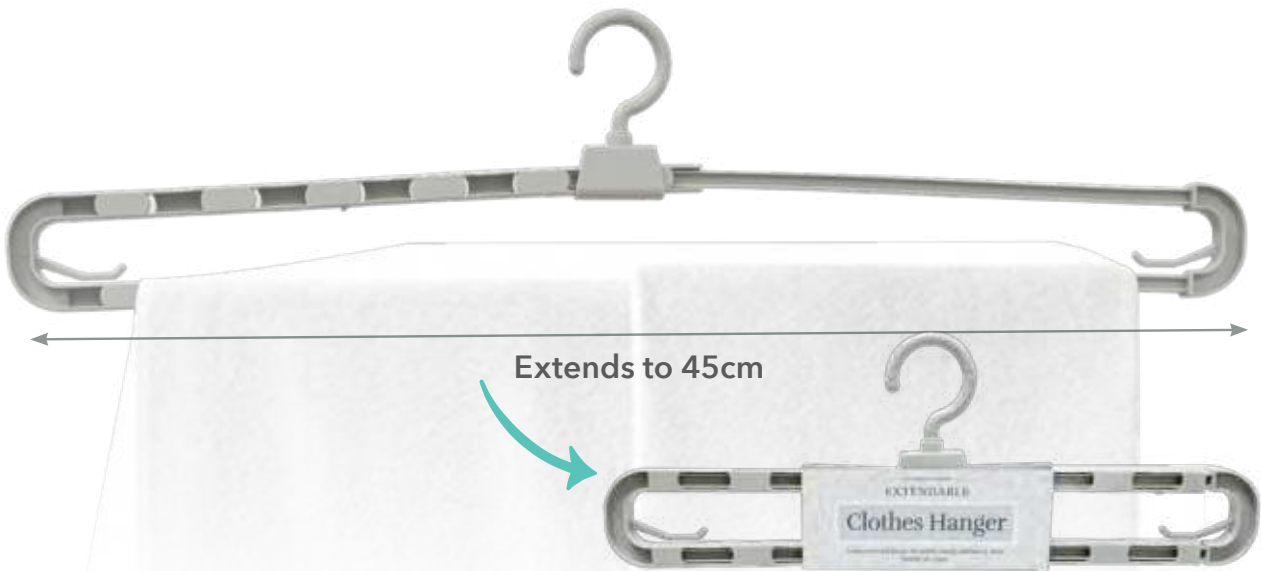

Multipurpose

Pegs with Hook 2 in 1 15 Pack*
BL1006 • CTN QTY 24

Multi-Use

S-Shape Hook Laminated 3 Pack 23cm*
HY0000006 • CTN QTY 24

Clothes Hanger Connector 6 Pack*
BL0901 • CTN QTY 24

Excellent Space saving Solution in Wardrobe

Extends to 45cm

Extendable Towel Clothes Hanger 45cm*
BL0000053 • CTN QTY 24

Length 26cm

Space Saving Hanger 2 in 1*
BL1047 • CTN QTY 24

Laundry Double Clip Large 2 Pack 12 x 7 x 6cm*
BL0939 • CTN QTY 24

Swivel Tie/Scarf 4 Arm Hook*
BL0902 • CTN QTY 24