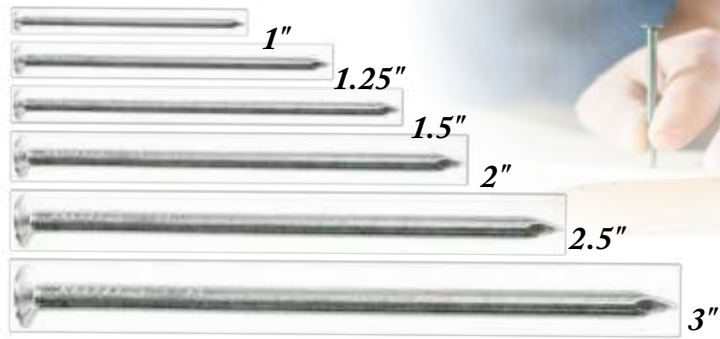

Hacksaw & Handsaw 2 Piece Set
HT0014 • CTN QTY 24

Hex Key 8 Piece Set
HT0410 • CTN QTY 24

 Comes in a display box

Flat Head Nails 400g 6 Assorted
HY0034 • CTN QTY 24

Hardware Handyman Packs 8 Assorted
HY0036 • CTN QTY 24